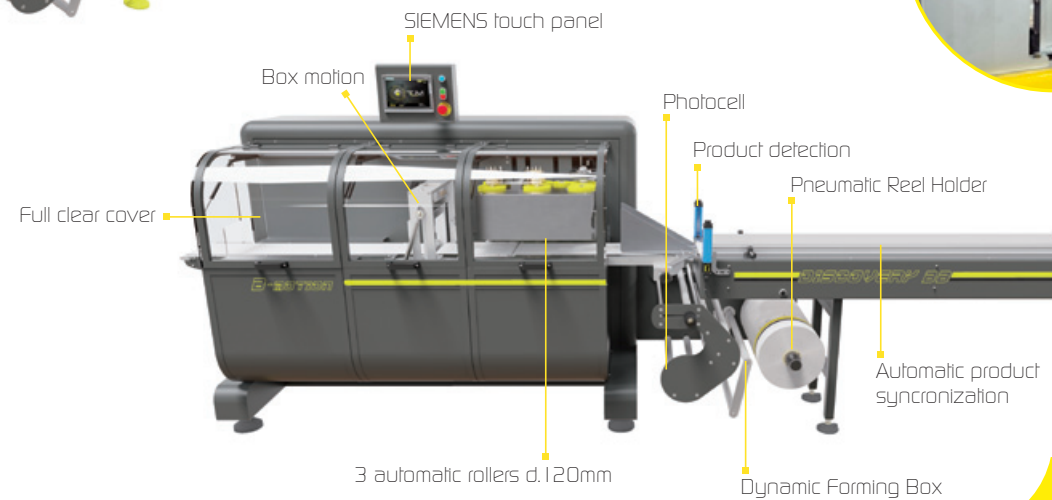

TM
WORLDWIDE FLOW PACK SOLUTIONS

DiscoveryBB

Unione di tecnologie performanti.
Technology and performance united.

Slim | Water Cooling System

- Power 400V
- Air supply 6 bar
- Max film 600-750-850mm
- Max speed 50ppm