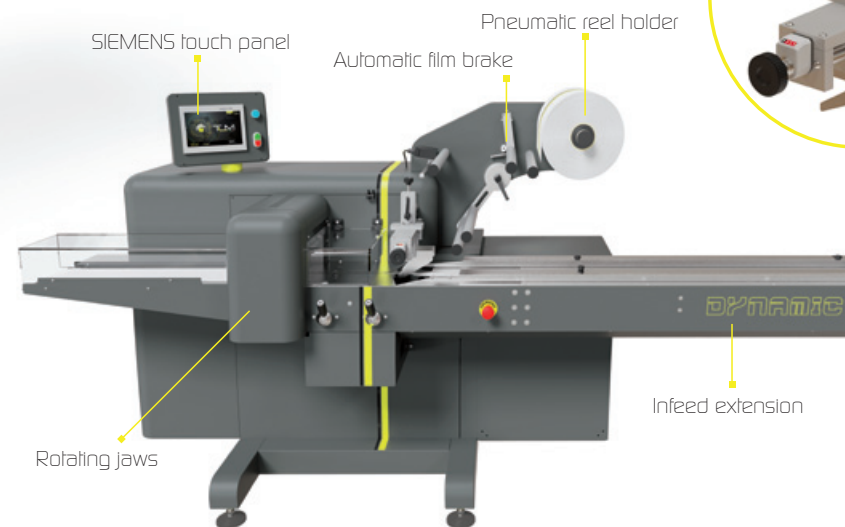

**TM**

WORLDWIDE FLOW PACK SOLUTIONS

# Dynamic

Tecnologia innovativa.  
Innovative technology.

**SLIM** | Water Cooling System

- Power 240/400V
- Max film 400-500-600mm
- Max speed 130ppm

Powered by **SIEMENS**

immagini a scopo puramente illustrativo/ images for illustrative purposes only