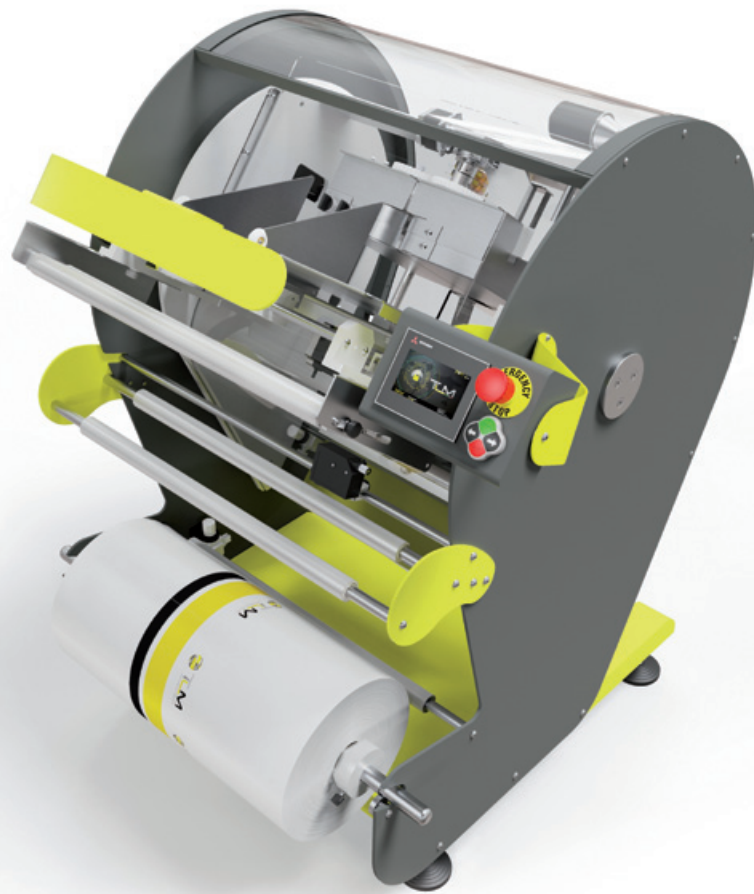

TLM

WORLDWIDE FLOW PACK SOLUTIONS

Prime

Flessibile, intelligente, innovativa.
Flexible, smart, innovative.

- Power 240V
- Air supply 6 bar
- Max film 600mm
- Max speed 20ppm

immagini a scopo puramente illustrativa/ images for illustrative purposes only

meakki.com

Powered by  MITSUBISHI ELECTRIC