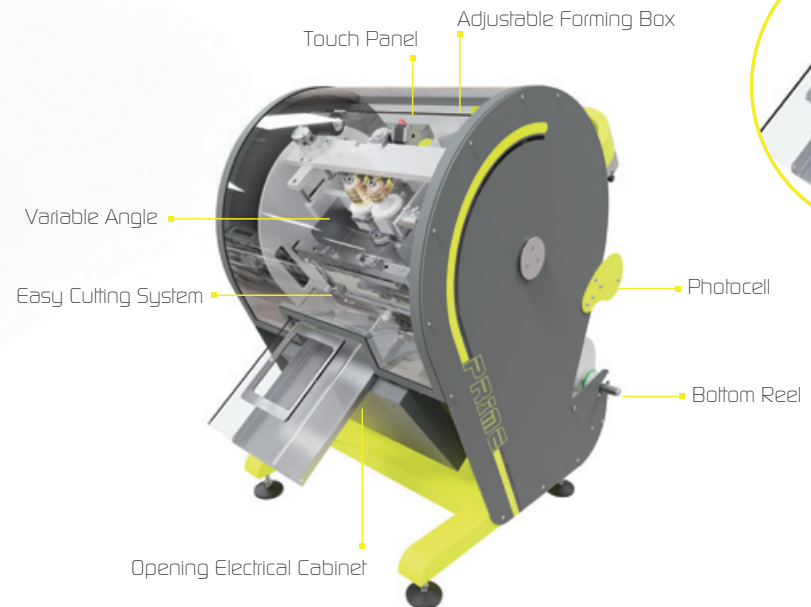

TLM

WORLDWIDE FLOW PACK SOLUTIONS

Prime

Flessibile, intelligente, innovativa.
Flexible, smart, innovative.

- Power 240V
- Air supply 6 bar
- Max film 600mm
- Max speed 20ppm

immagini a scopo puramente illustrativa/ images for illustrative purposes only